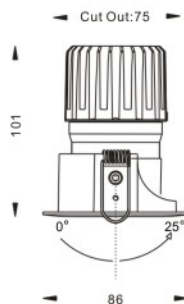

Color selection

TH-067-0200
MAX. 8W

Operating Temp. -30°C+40°C
Inclusive of Bridgelux/Citizen
 6.7W COB chip
 2700K-510lm Ra90
 3000K- 540lm Ra90
 4000K-680lm Ra80
 5000K-750lm Ra70

Inclusive of remote driver
 AC220-240V 50/60Hz
 On request: DALI, 0/1-10V, Triac