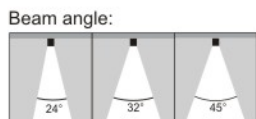

Color selection

TH-067-0200
MAX. 8W

Operating Temp. -30°C+40°C
Inclusive of Bridgelux/Citizen
 6.7W COB chip
 2700K-510lm Ra90
 3000K- 540lm Ra90
 4000K-680lm Ra80
 5000K-750lm Ra70

Inclusive of remote driver
 AC220-240V 50/60Hz
 On request: DALI, 0/1-10V, Triac