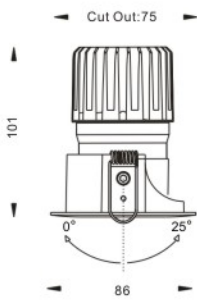

Color selection

TH-067-0200
MAX. 8W

Operating Temp. -30°C+40°C
Inclusive of Bridgelux/Citizen
 6.7W COB chip
 2700K-510lm Ra90
 3000K- 540lm Ra90
 4000K-680lm Ra80
 5000K-750lm Ra70

Inclusive of remote driver
 AC220-240V 50/60Hz
 On request: DALI, 0/1-10V, Triac