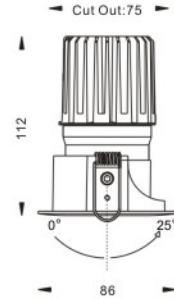

Operating Temp. -30°C+40°C
Inclusive of Bridgelux/Citizen
10W COB chip
2700K-760lm Ra90
3000K-772lm Ra90
4000K-1071lm Ra80
5000K-1130lm Ra70

Inclusive of remote driver
AC220-240V 50/60Hz
On request: DALI, 0/1-10V, Triac

TH-118-0204
MAX. 15W