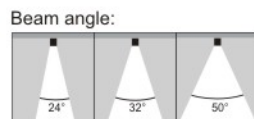

Operating Temp. -30°C+40°C
Inclusive of Bridgelux/Citizen
10W COB chip
2700K-760lm Ra90
3000K-772lm Ra90
4000K-1071lm Ra80
5000K-1130lm Ra70

Inclusive of remote driver
AC220-240V 50/60Hz
On request: DALI, 0/1-10V, Triac

TH-118-0204
MAX. 15W