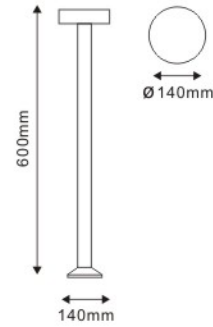

Outdoor Lighting

PUK (Made in Italy)

Hydroside 02 LED & Hydroplate 01 LED Bollard Series **EN60598-1/CE**

600mm height bollard, square shape for outdoor surface installation, 180o light emission, phospho-chromatised and polyester powder coated die-cast copper-free aluminum body, tempered safety glass, moulded silicon gasket and stainless steel screws. Built-in LED driver 220-240V 50-60HZ, with 1 x COB LED. IP65 rating.

Hydroside 02 LED

Hydroside 01 LED

IP65

	LIGHT SOURCE	LED COLOR*	LIGHT BEAM OPTIONS	LUMEN OUTPUT (Lm)	LUMINOUS EFFICACY (Lm/w)	COLORS OPTIONS
5 WATT Hydroside 02 LED 220-240V 50-60HZ ELECTRONIC IP65 1.05 KG UNIT GROSS WEIGHT	COB LED	3,000°K WARM-WHTIE	180°	350	70.00	TEXTURED GREY
7 WATT Hydroside 01 LED 220-240V 50-60HZ ELECTRONIC IP65 1.00 KG UNIT GROSS WEIGHT	COB LED	3,000°K WARM-WHTIE	360°	700	70.00	TEXTURED GREY

Hydrowalk Round Bollard (607003 & 604002) **EN60598-1/CE**

300/800/1000 mm height bollard, round shape, for outdoor surface installation, 360° light distribution, phospho - chromatised and polyester powder coated die-cast copper-free aluminum body, polycarbonate diffuser, moulded silicon gasket and stainless steel screws. Anchorage unit included built in LED driver 220-240V 50-60Hz, with 1 x COB CREE LED. IP65 rating.

Hydrowalk Round Bollard 607003

Hydrowalk Round Bollard 604002

IP65

	LIGHT SOURCE	LED COLOR*	LIGHT BEAM OPTIONS	LUMEN OUTPUT (Lm)	LUMINOUS EFFICACY (Lm/w)	COLORS OPTIONS
8 WATT P/N:607003 220-240V 50-60HZ ELECTRONIC IP65 4.50 KG UNIT GROSS WEIGHT	COB LED	3,000°K WARM-WHTIE	360°	560	70.00	MATT BLACK
7 WATT P/N:604002 220-240V 50-60HZ ELECTRONIC IP65 3.50 KG UNIT GROSS WEIGHT	COB LED	3,000°K WARM-WHTIE	360°	700	70.00	TEXTURED GREY