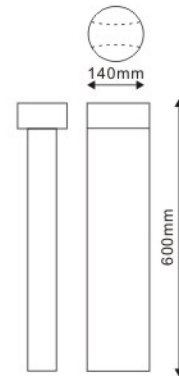

IP65

	LIGHT SOURCE	LED COLOR*	LIGHT BEAM OPTIONS	LUMEN OUTPUT (Lm)	LUMINOUS EFFICACY (Lm/w)	COLORS OPTIONS
8 WATT P/N:607003 220-240V 50-60HZ ELECTRONIC IP65 4.50 KG UNIT GROSS WEIGHT	COB LED	3,000°K WARM-WHTIE	360°	560	70.00	MATT BLACK
7 WATT P/N:604002 220-240V 50-60HZ ELECTRONIC IP65 3.50 KG UNIT GROSS WEIGHT	COB LED	3,000°K WARM-WHTIE	360°	700	70.00	TEXTURED GREY