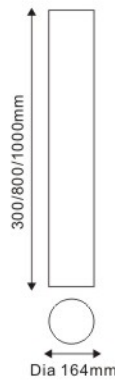

Hydrowalk Round Bollard 604002