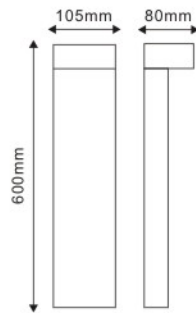

Outdoor Lighting

PUK (Made in Italy)

Hydroside 02 LED & Hydroplate 01 LED Bollard Series **EN60598-1/CE**

600mm height bollard, square shape for outdoor surface installation, 180o light emission, phospho-chromatised and polyester powder coated die-cast copper-free aluminum body, tempered safety glass, moulded silicon gasket and stainless steel screws. Built-in LED driver 220-240V 50-60HZ, with 1 x COB LED. IP65 rating.

Hydroside 02 LED

Hydroside 01 LED

IP65

	LIGHT SOURCE	LED COLOR*	LIGHT BEAM OPTIONS	LUMEN OUTPUT (Lm)	LUMINOUS EFFICACY (Lm/w)	COLORS OPTIONS
5 WATT Hydroside 02 LED 220-240V 50-60HZ ELECTRONIC IP65 1.05 KG UNIT GROSS WEIGHT	COB LED	3,000°K WARM-WHTIE	180°	350	70.00	TEXTURED GREY
7 WATT Hydroside 01 LED 220-240V 50-60HZ ELECTRONIC IP65 1.00 KG UNIT GROSS WEIGHT	COB LED	3,000°K WARM-WHTIE	360°	700	70.00	TEXTURED GREY

Hydrowalk Round Bollard (607003 & 604002) **EN60598-1/CE**

300/800/1000 mm height bollard, round shape, for outdoor surface installation, 360° light distribution, phospho - chromatised and polyester powder coated die-cast copper-free aluminum body, polycarbonate diffuser, moulded silicon gasket and stainless steel screws. Anchorage unit included built in LED driver 220-240V 50-60Hz, with 1 x COB CREE LED. IP65 rating.

Hydrowalk Round Bollard 607003

Hydrowalk Round Bollard 604002

IP65

	LIGHT SOURCE	LED COLOR*	LIGHT BEAM OPTIONS	LUMEN OUTPUT (Lm)	LUMINOUS EFFICACY (Lm/w)	COLORS OPTIONS
8 WATT P/N:607003 220-240V 50-60HZ ELECTRONIC IP65 4.50 KG UNIT GROSS WEIGHT	COB LED	3,000°K WARM-WHTIE	360°	560	70.00	MATT BLACK
7 WATT P/N:604002 220-240V 50-60HZ ELECTRONIC IP65 3.50 KG UNIT GROSS WEIGHT	COB LED	3,000°K WARM-WHTIE	360°	700	70.00	TEXTURED GREY