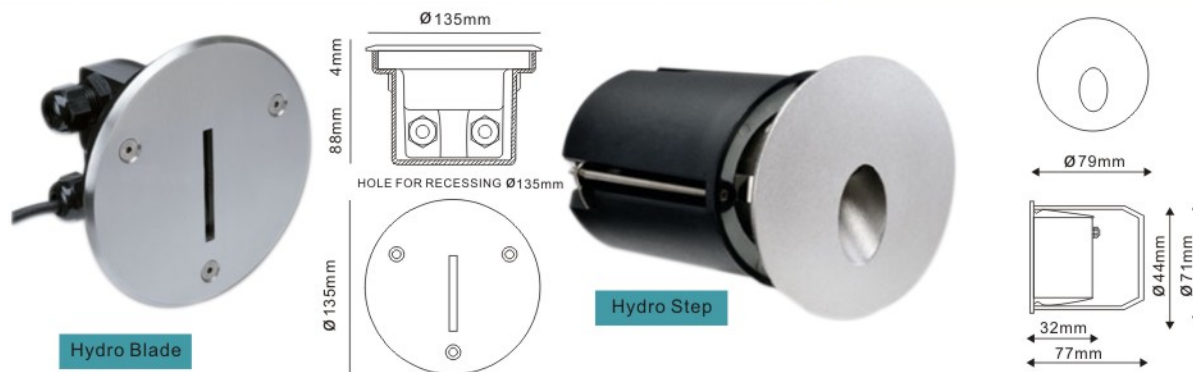

PUK (Made in Italy)

Hydroscub Mini LED-Recess Underwater Lighting

IP68 / EN60598 / CLASS III / CE

Small underwater luminaire, wall recessed, completely made in stainless steel AISI 316L, silicone o-rings, acetal resin housing for recess. 350/500mA remote driver needed, with 4CREE XP-G2 LED. IP68 rating .

*Material : completely made in stainless steel AISI 316L marine grade,

*Stainless steel screws, Silicon rubber gasket, Tempered safety glass, Protection system IP68 with maximum immersion depth 3mt.

*M12 cable gland made in stainless steel AISI 316, Recess Housing made in acetal resin, cable sheath made in PVC. 8 mt. neoprene power cable include

6 WATT
REMOTE DRIVER 350/500 MA NEEDED
IP68-3 METERS DEPTH
2.00 KG UNIT GROSS WEIGHT

LIGHT SOURCE	LED COLOR	LIGHT BEAM OPTIONS	LUMEN OUTPUT (Lm)	LUMINOUS EFFICACY (Lm/w)	COLORS OPTIONS
HIGH-POWER LED	3.000°K WARM-WHTIE	10°	576	96.00	STAINLESS STEEL
		30°	548	91.34	
		45°	521	86.84	
	6.000°K COLD-WHTIE	10°	600	100.00	
		30°	570	95.00	
		45°	541.50	90.25	

*OTHER LIGHT COLORS AVAILABLE ON REQUEST: ○ 4.000°K NEUTRAL-WHITE, ● BULE

Hydro Blade & Hydro Step Outdoor step light fitting

IP65 / EN60598 / CLASS III / CE

Recessed round steplight for outdoor installation in the wall, phospho-chromatised and polyester powder coated die-cast copper free aluminium body and frame, tempered safety glass, moulded silicon gasket and stainless steel screws. Build-in LED driver 220-240V 50-60Hz, with 1 high-power CREE LED. IP65 rating.