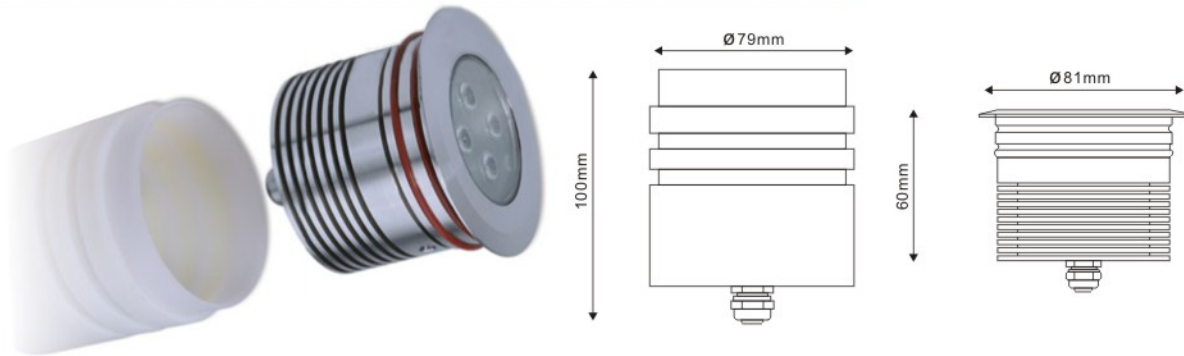

PUK (Made in Italy)

Hydroscub Mini LED-Recess Underwater Lighting

IP68 / EN60598 / CLASS III / CE

Small underwater luminaire, wall recessed, completely made in stainless steel AISI 316L, silicone o-rings, acetal resin housing for recess. 350/500mA remote driver needed, with 4CREE XP-G2 LED. IP68 rating .

*Material : completely made in stainless steel AISI 316L marine grade,

*Stainless steel screws, Silicon rubber gasket, Tempered safety glass, Protection system IP68 with maximum immersion depth 3mt.

*M12 cable gland made in stainless steel AISI 316, Recess Housing made in acetal resin, cable sheath made in PVC. 8 mt. neoprene power cable include

6 WATT
REMOTE DRIVER 350/500 MA NEEDED
IP68-3 METERS DEPTH
2.00 KG UNIT GROSS WEIGHT

LIGHT SOURCE	LED COLOR	LIGHT BEAM OPTIONS	LUMEN OUTPUT (Lm)	LUMINOUS EFFICACY (Lm/w)	COLORS OPTIONS
HIGH-POWER LED	3.000°K WARM-WHTIE	10°	576	96.00	STAINLESS STEEL
		30°	548	91.34	
		45°	521	86.84	
	6.000°K COLD-WHTIE	10°	600	100.00	
		30°	570	95.00	
		45°	541.50	90.25	

*OTHER LIGHT COLORS AVAILABLE ON REQUEST: ○ 4.000°K NEUTRAL-WHITE, ● BULE

Hydro Blade & Hydro Step Outdoor step light fitting

IP65 / EN60598 / CLASS III / CE

Recessed round steplight for outdoor installation in the wall, phospho-chromatised and polyester powder coated die-cast copper free aluminium body and frame, tempered safety glass, moulded silicon gasket and stainless steel screws. Build-in LED driver 220-240V 50-60Hz, with 1 high-power CREE LED. IP65 rating.