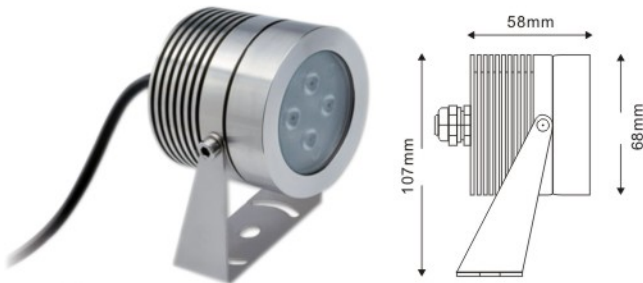

Outdoor Lighting

PUK (Made in Italy)

Hydrojet Medium LED Landscape spike light **IP66 / EN60598 / CLASS III / CE**

Hydrojet Medium LED

Spike projector for outdoor installation through earth spike. Phosphochromatised and polyester powder coated die-cast copper-free aluminium body, tempered safety glass, moulded silicon gasket and stainless steel screws built-in LED driver 220-240V,50-60Hz, with 1 CREE CXA 1507 COB LED. IP66 rating.

- *Material: High corrosion resistance die-cast copper-free aluminum body,
- *Coating : polyester powder coating with phosphochromating pre-finish
- *NR.1 x12W COB CREE "CXA 1507" LED
- *Electronic transformer,20V/240V,50/60Hz included, Stainless steel screws,Silicone rubber gasket
- Tempered safety glass, 1mt. neoprene power cable included.

P/N	Light Source	LED Color	Light Beam Angle	Lumen Output	Luminous Efficacy (Lm/W)	Color Options
Hydroject 12W 107006	COB LED	3000K (Warm White)	30 Degree	898lm	74.9	Textured Grey

Hydrojet Mini LED-Surface Mounted Underwater Lighting

Small underwater projector, surface mounted, completely made in stainless steel AISI 316L, silicon o-rings, 350/500mA remote driver needed, with 4 CREE XP-G2 LED. IP68 Rating .

- *Material: completely made in stainless steel AISI 316L marine grade,
- *Stainless steel AISI 316L marine grade trim. NR.4 x 1.5W CREE "XP-G2" LED
- *Stainless steel screws, Silicon rubber gasket, Tempered safety glass,
- *Protection system IP68 with maximum immersion depth 3mt, M12 cable gland made in stainless steel AISI316
- * 8mt. neoprene power cable included, Adjustable through 200Degree