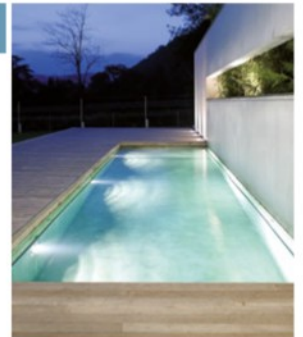

Outdoor Lighting

PUK (Made in Italy)

Hydrojet Medium LED Landscape spike light **IP66 / EN60598 / CLASS III / CE**

Hydrojet Medium LED

Spike projector for outdoor installation through earth spike. Phosphochromatised and polyester powder coated die-cast copper-free aluminium body, tempered safety glass, moulded silicon gasket and stainless steel screws built-in LED driver 220-240V,50-60Hz, with 1 CREE CXA 1507 COB LED. IP66 rating.

- *Material: High corrosion resistance die-cast copper-free aluminum body,
- *Coating : polyester powder coating with phosphochromating pre-finish
- *NR.1 x12W COB CREE "CXA 1507" LED
- *Electronic transformer,20V/240V,50/60Hz included, Stainless steel screws,Silicone rubber gasket
- Tempered safety glass, 1mt. neoprene power cable included.

Small underwater projector, surface mounted, completely made in stainless steel AISI 316L, silicon o-rings, 350/500mA remote driver needed, with 4 CREE XP-G2 LED. IP68 Rating .

- *Material: completely made in stainless steel AISI 316L marine grade,
- *Stainless steel AISI 316L marine grade trim. NR.4 x 1.5W CREE "XP-G2" LED
- *Stainless steel screws, Silicon rubber gasket, Tempered safety glass,
- *Protection system IP68 with maximum immersion depth 3mt, M12 cable gland made in stainless steel AISI316
- * 8mt. neoprene power cable included, Adjustable through 200Degree