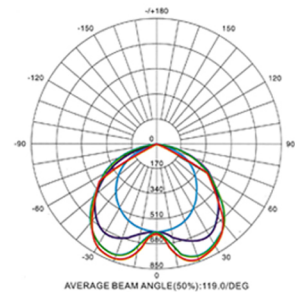

TAH09

Weatherproof Fitting	Lamp T5	Lamp Holder	Dimension L x W x H (mm)			Remark
Die-Casting Aluminum Housing Weatherproof Fitting						
ECCO TAH09-114G	1x14W T5	G5	632mm	85mm	75mm	Available in T5 Fluorescent Tube & T5 LED Tube
ECCO TAH09-214G	2x14W T5	G5	632mm	100mm	75mm	
ECCO TAH09-128G	1x28W T5	G5	1228mm	85mm	75mm	
ECCO TAH09-228G	2x28W T5	G5	1228mm	100mm	75mm	

ZEN ILLUMINATION PTE LTD

3 Ang Mo Kio Street 62, #03-23/24 LINK @ AMK, Singapore 569139

Tel : (65) 6287 7718, Fax : (65) 6383 1108, enquiry@zen-illumination.com, www.zen-illumination.com