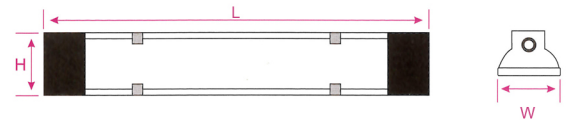

WEATHERPROOF FLUORESCENT LIGHT FITTING

TAH09-128G

TAH09-236G

Available in T5 Fluorescent Tube & T5 LED Tube

LUMINAIRES SPECIFICATIONS

Fitting Material	High impact resistant luminaires made of UV stabilized polycarbonate body, clear polycarbonate diffuser and stainless steel clip.
Ingress Protection	IP65
Input Voltage	AC220-240V
Power Frequency	50/60Hz
Optical Cover	Clear Toughened Glass
Beam Angle	Wide Beam
Dimension	As shown photo (mm)
Power Supply	Electronic ballast
Optional	High frequency electronic ballast Emergency battery pack

APPLICATION

Parking areas, Loading/ Unloading bays, Industrial areas, Factories etc..

TAH09

Weatherproof Fitting	Lamp T5	Lamp Holder	Dimension L x W x H (mm)			Remark
Die-Casting Aluminum Housing Weatherproof Fitting						
ECCO TAH09-114G	1x14W T5	G5	632mm	85mm	75mm	Available in T5 Fluorescent Tube & T5 LED Tube
ECCO TAH09-214G	2x14W T5	G5	632mm	100mm	75mm	
ECCO TAH09-128G	1x28W T5	G5	1228mm	85mm	75mm	
ECCO TAH09-228G	2x28W T5	G5	1228mm	100mm	75mm	