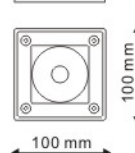

Construction

- *Material: High corrosion resistance die-cast copper-free aluminum body
- *Coating : polyester powder coating finished.
- *Electronic transformer 220/240V 50/60Hz included
- *Stainless steel screws
- *Silicon rubber gasket
- *Tempered safety glass
- *0.5M neoprene power cable included