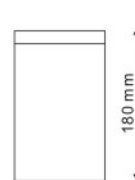

Construction

- *Material: High corrosion resistance die-cast copper-free aluminum body
- *Coating : polyester powder coating finished.
- *Electronic transformer 220/240V 50/60Hz included
- *Stainless steel screws
- *Silicon rubber gasket
- *Tempered safety glass
- *0.5M neoprene power cable included