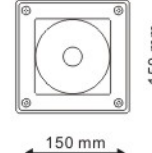

Construction

- *Material: High corrosion resistance die-cast copper-free aluminum body
- *Coating : polyester powder coating finished.
- *Electronic transformer 220/240V 50/60Hz included
- *Stainless steel screws
- *Silicon rubber gasket
- *Tempered safety glass
- *0.5M neoprene power cable included