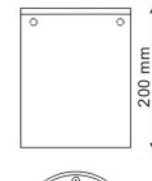

EN60598-1/CE

P/N: 706004

P/N: 706005

**IP65**

Made in Italy

	LIGHT SOURCE	LED COLOR*	LIGHT BEAM OPTIONS	LUMEN OUTPUT (Lm)	LUMINOUS EFFICACY (Lm/w)	COLORS OPTIONS
13 WATT <b>P/N: 706004</b> 220-240V 50-60HZ ELECTRONIC IP65 0.95 KG UNIT GROSS WEIGHT	COB LED	3.000°K WARM-WHTIE	M 30°	1.290	99.23	TEXTURED GREY
26 WATT <b>P/N: 706005</b> 220-240V 50-60HZ ELECTRONIC IP65 2.30 KG UNIT GROSS WEIGHT	COB LED	3.000°K WARM-WHTIE	M 30°	2.500	96.15	TEXTURED GREY