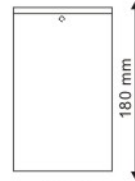

EN60598-1/CE

P/N: 706004

P/N: 706005

**IP65**

Made in Italy

	LIGHT SOURCE	LED COLOR*	LIGHT BEAM OPTIONS	LUMEN OUTPUT (Lm)	LUMINOUS EFFICACY (Lm/w)	COLORS OPTIONS
13 WATT <b>P/N: 706004</b> 220-240V 50-60HZ ELECTRONIC IP65 0.95 KG UNIT GROSS WEIGHT	COB LED	3.000°K WARM-WHTIE	M 30°	1.290	99.23	TEXTURED GREY
26 WATT <b>P/N: 706005</b> 220-240V 50-60HZ ELECTRONIC IP65 2.30 KG UNIT GROSS WEIGHT	COB LED	3.000°K WARM-WHTIE	M 30°	2.500	96.15	TEXTURED GREY