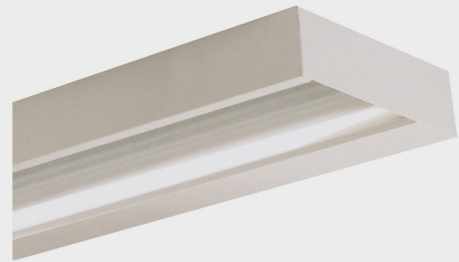

RECESSED AND SURFACE MOUNTED FLUORESCENT FITTING

TC-128

TBC-128

Available in T5 Fluorescent Tube & T5 LED Tube.

LUMINAIRES SPECIFICATIONS

Fitting Material	High quality sheet steel housing material, fully coated with epoxy powder coated finished.
Ingress Protection	IP20
Input Voltage	AC220-240V
Power Frequency	50/60Hz
Mounting	Surface/ Recessed Type
Beam Angle	120°
Dimension	As shown photo (mm)
Power Supply	Electronic ballast

APPLICATION

Mainly used for commercial lighting, hospitals, offices,

Surface Type

Recessed Type

Product Code	Lamp T5	Lamp Holder	Dimension(mm) A x B x H	Remarks
TC-128-1	1 x 28W T5	G5	1183 x 295 x 100	Available in T5 Fluorescent Tube & T5 LED Tube
TBC 128	2 x 28W T5	G5	1183 x 295 x 100	