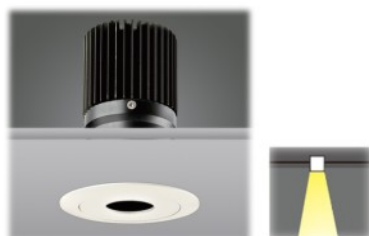

LED Round Wall Washer Light - Vertical Washer

	TH-067-0024	TH-010-0058	TH-118-0029
Light Source Power	LED 6.7W COB Chip	LED 10W COB Chip	LED 12.6W COB Chip
Max.Power	8W	12W	15W
CCT	2700/3000/4000/5000K	2700/3000/4000/5000K	2700/3000/4000/5000K
Lumen	510/540/680/750 Lm	760/792/1071/1030Lm	1200/1350/1430/1540Lm
CRI	Ra80/Ra70	Ra80/Ra70	Ra80/Ra70
Beam angle	24°/32°/45°	24°/32°/45°	24°/32°/45°
Adjustable	Adjustable	Adjustable	Adjustable
Voltage	220-240V 50/60Hz	220-240V 50/60Hz	220-240V 50/60Hz
Current	DC350mA	DC350mA	DC450mA
Cut out	Ø75mm	Ø75mm	Ø75mm
Dimension	Ø85×H100mm	Ø85×H114mm	Ø85×H114mm

	TH-030-0260	TH-038-0322
Light Source Power	LED 30W COB Chip	LED 38W COB Chip
Max.Power	32W	42W
CCT	2700/3000/4000/5000K	2700/3000/4000/5000K
Lumen	2540/2760/2970/3210Lm	3080/3205/4090/4680Lm
CRI	Ra80/Ra70	Ra80/Ra70
Beam angle	16°/30°/60°	16°/30°/60°
Adjustable	fixed	fixed
Voltage	220-240V 50/60Hz	220-240V 50/60Hz
Current	DC 850mA	DC 1200mA
Cut out	Ø145mm	Ø145mm
Dimension	Ø155×H134mm	Ø155×H155mm

LED Round Wall Washer Light - Angle Washer

	TH-067-0025	TH-010-0059	TH-118-0030
Light Source Power	LED 6.7W COB Chip	LED 10W COB Chip	LED 12.6W COB Chip
Max.Power	8W	12W	15W
CCT	2700/3000/4000/5000K	2700/3000/4000/5000K	2700/3000/4000/5000K
Lumen	510/540/680/750Lm	760/792/1071/1130Lm	1200/1350/1430/1540Lm
CRI	Ra80/Ra70	Ra80/Ra70	Ra80/Ra70
Beam angle	24°/32°/45°	24°/32°/45°	24°/32°/45°
Adjustable	Adjustable	Adjustable	Adjustable
Voltage	220-240V 50/60Hz	220-240V 50/60Hz	220-240V 50/60Hz
Current	DC350mA	DC350mA	DC450mA
Cut out	Ø75mm	Ø75mm	Ø75mm
Dimension	Ø85×H100mm	Ø85×H114mm	Ø85×H114mm